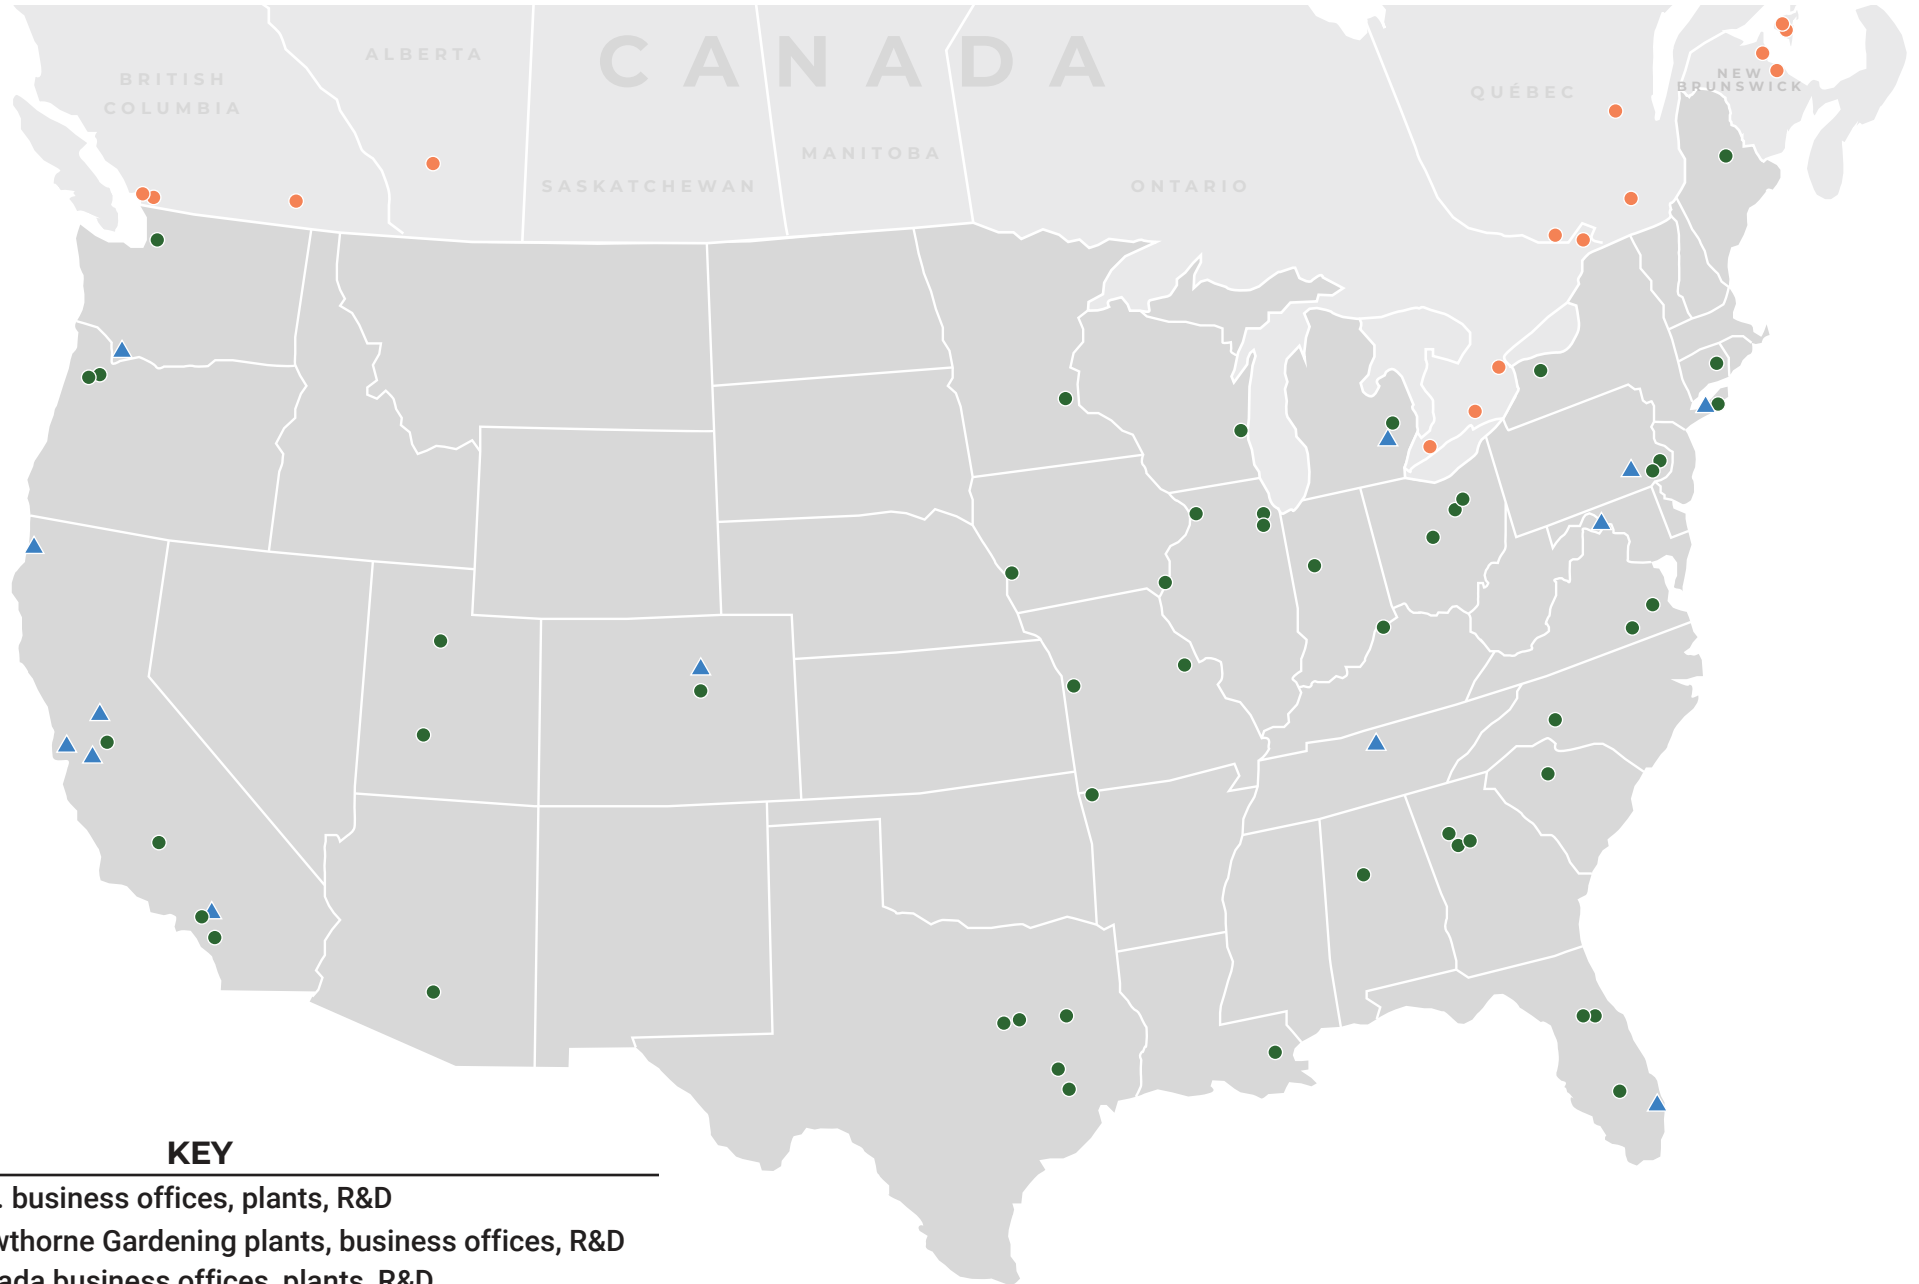

Scotts Miracle-Gro

North America Locations

KEY

- U.S. business offices, plants, R&D
- ▲ Hawthorne Gardening plants, business offices, R&D
- Canada business offices, plants, R&D
- Multiple field sales locations in every state and province

HAWTHORNE GARDENING

CO

INTERNATIONAL OPERATIONS

BUSINESS OFFICES

Aalsmeer, Netherlands *Corporate HQ, R&D, Warehousing & Shipping*

De Lier, Netherlands *Agrolux sales office*

MANUFACTURING FACILITIES

Aalsmeer, Netherlands *Lighting Assembly*